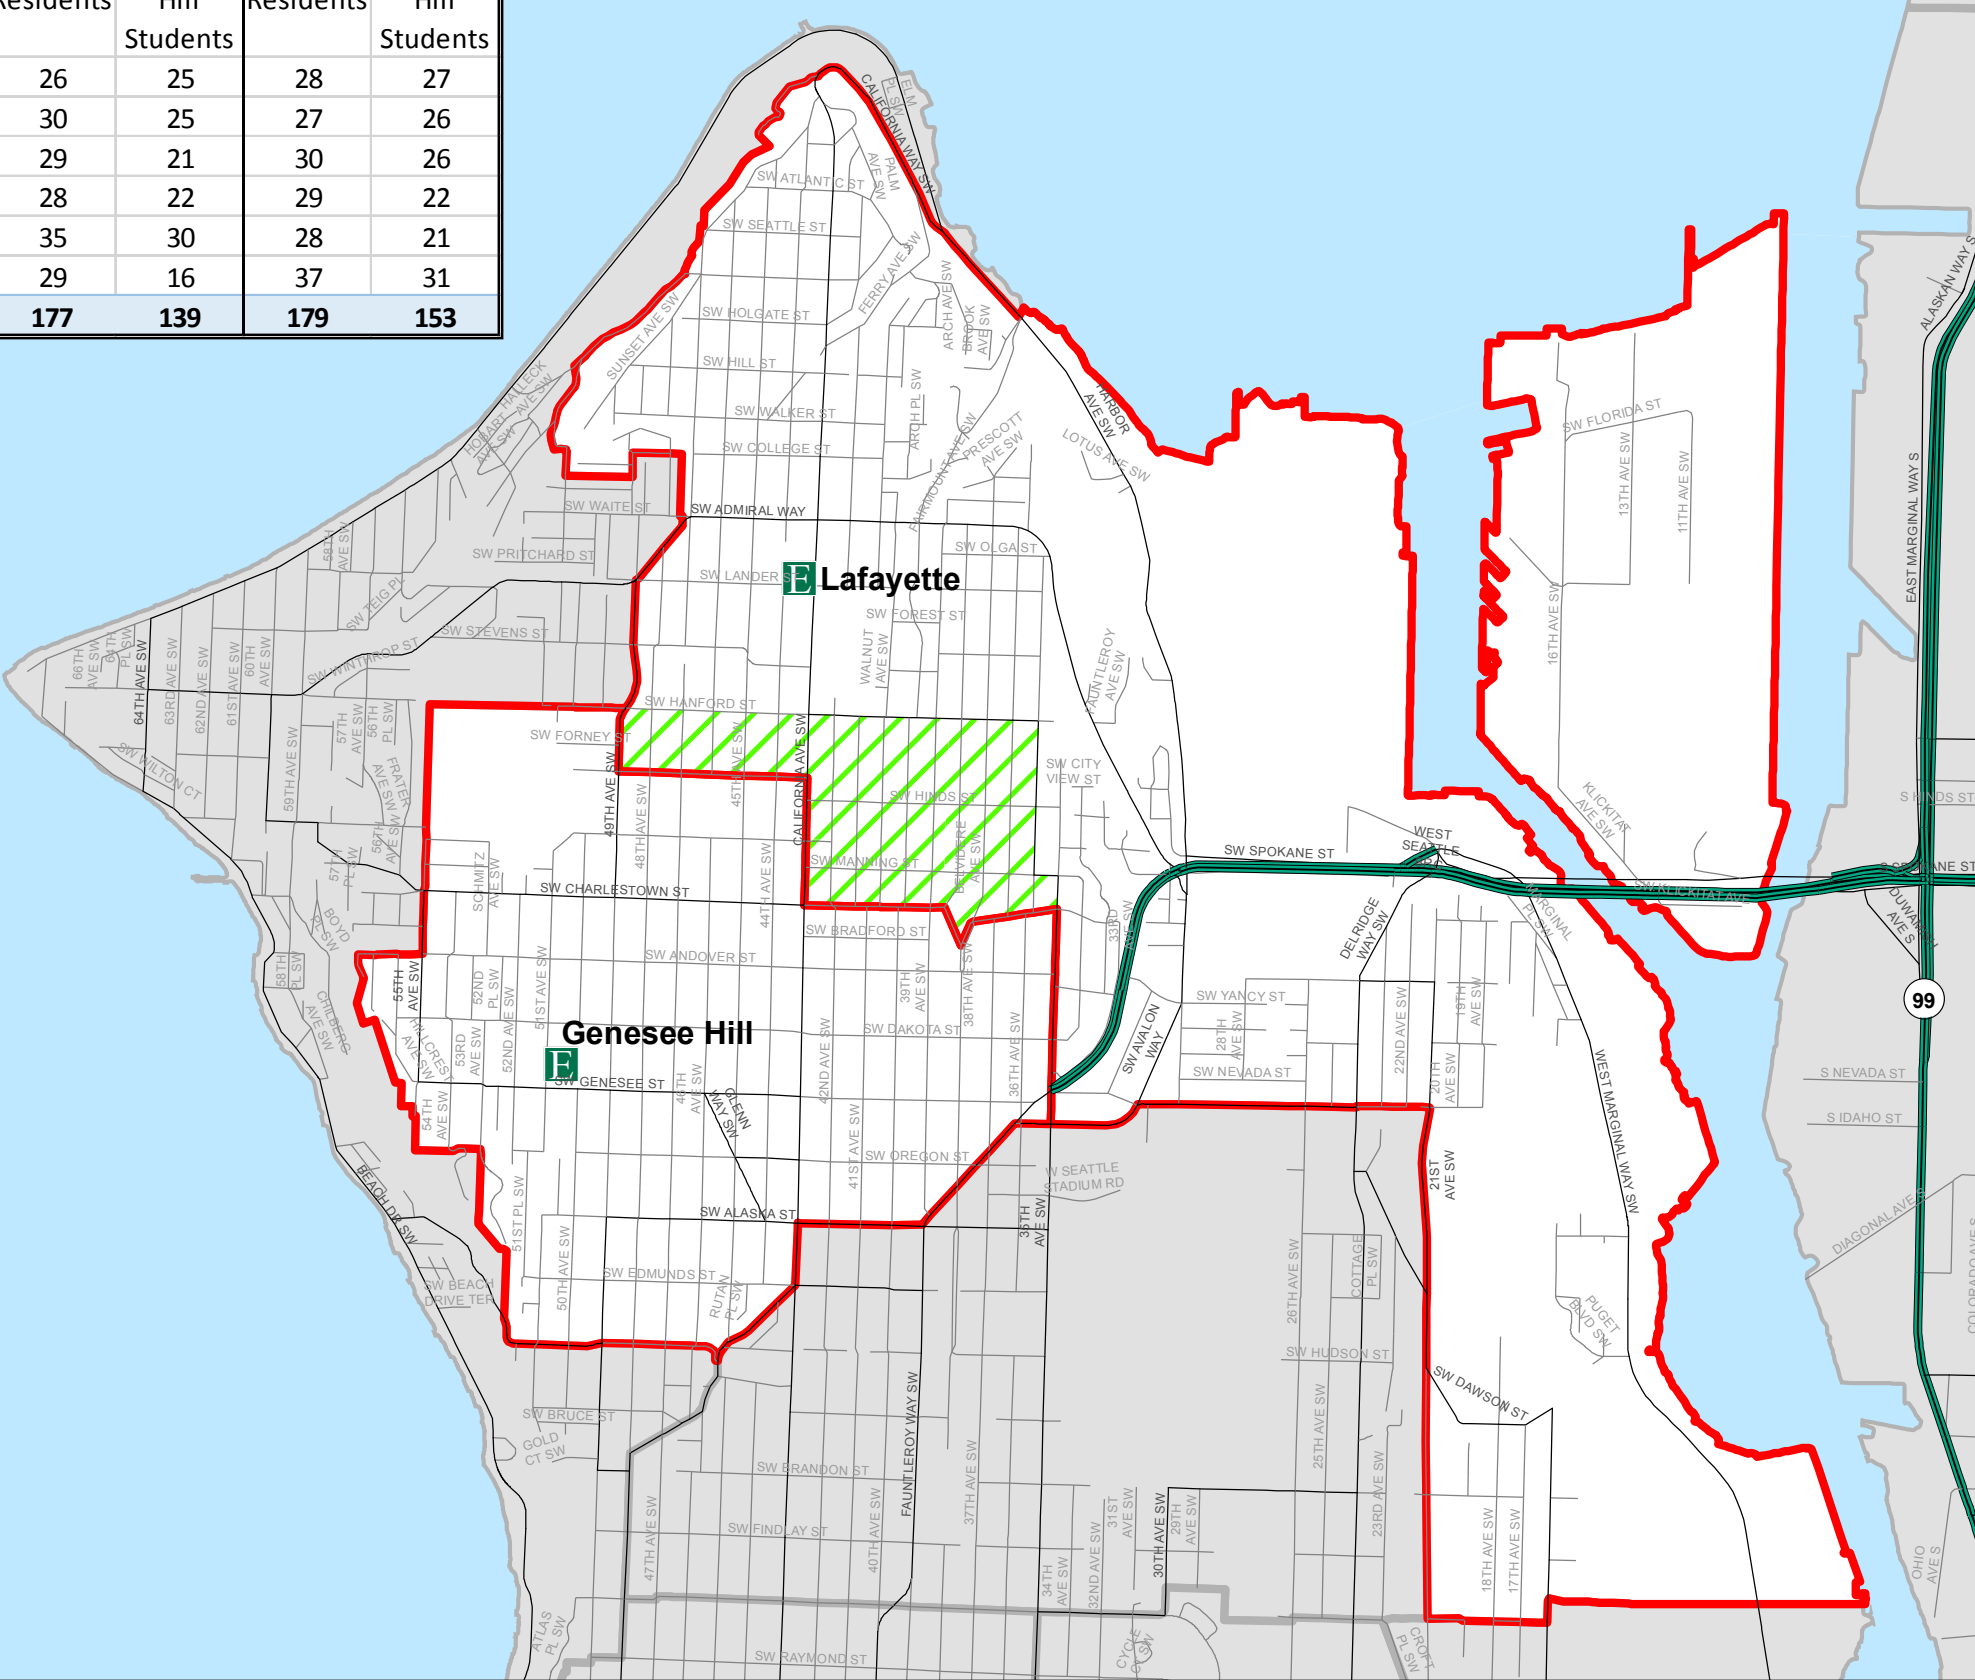

SPS K-5 Residents in Change Area

Grade	2012		2013		2014		2015		2016		2017	
	Residents	Genesee Hill Students	Residents	Genesee Hill Students	Residents	Genesee Hill Students	Residents	Genesee Hill Students	Residents	Genesee Hill Students	Residents	Genesee Hill Students
K	35	31	23	17	28	21	27	23	26	25	28	27
1	33	24	35	31	23	19	29	21	30	25	27	26
2	27	21	37	24	35	32	25	20	29	21	30	26
3	30	15	27	21	34	19	33	27	28	22	29	22
4	16	6	31	15	26	19	29	17	35	30	28	21
5	14	2	16	6	32	14	27	19	29	16	37	31
Total	155	99	169	114	178	124	170	127	177	139	179	153

Projected K-5 Residents in Change Area	2018-19	2019-20	2020-21	2021-22	2022-2023
	172	177	181	180	184

E Elementary School

Proposed Attendance Area

Change Area

The names on this map are not intended to reflect the official name of any school building. They are instead intended to ensure better public understanding based upon familiar reference, particularly in situations where program and school building names differ. This information has been compiled by SPS staff from a variety of sources and is subject to change without notice. SPS makes no representations or warranties, expressed or implied, as to accuracy, completeness, timeliness, or rights to the use of such information. SPS shall not be liable for any general, special, indirect, incidental, or consequential damages including, but not limited to, lost revenues or lost profits resulting from the use or misuse of the information contained on this map. Any sale